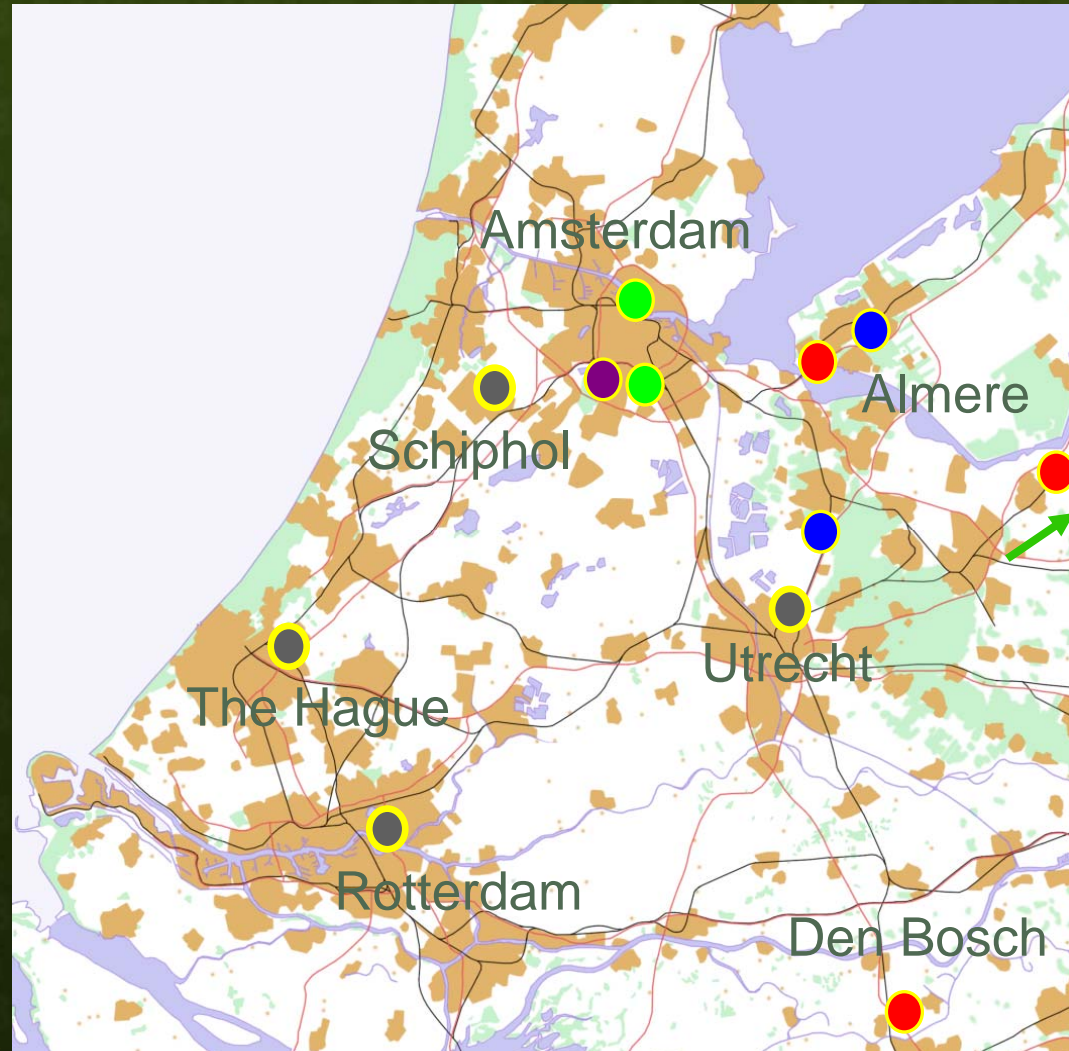

Scaling Smart Work Centers

Amsterdam + Wider 'Randstad' Region

Nationally

- Quality Centre - Almere (Pilot)
  Den Bosch, Zwolle
- Amsterdam Bright City –
  Zuid-As Amsterdam
- Municipal Locations:
  WTC Amsterdam
  and City Hall (to be confirmed)
- RoC Amsterdam - Hilversum,
  Amsterdam, Almere,
  final selection to be confirmed
- FlexOffice Partners – Rotterdam,
  Utrecht, The Hague , Schiphol

Internationally

- Collaboration with global partners
- Telepresence Exchange